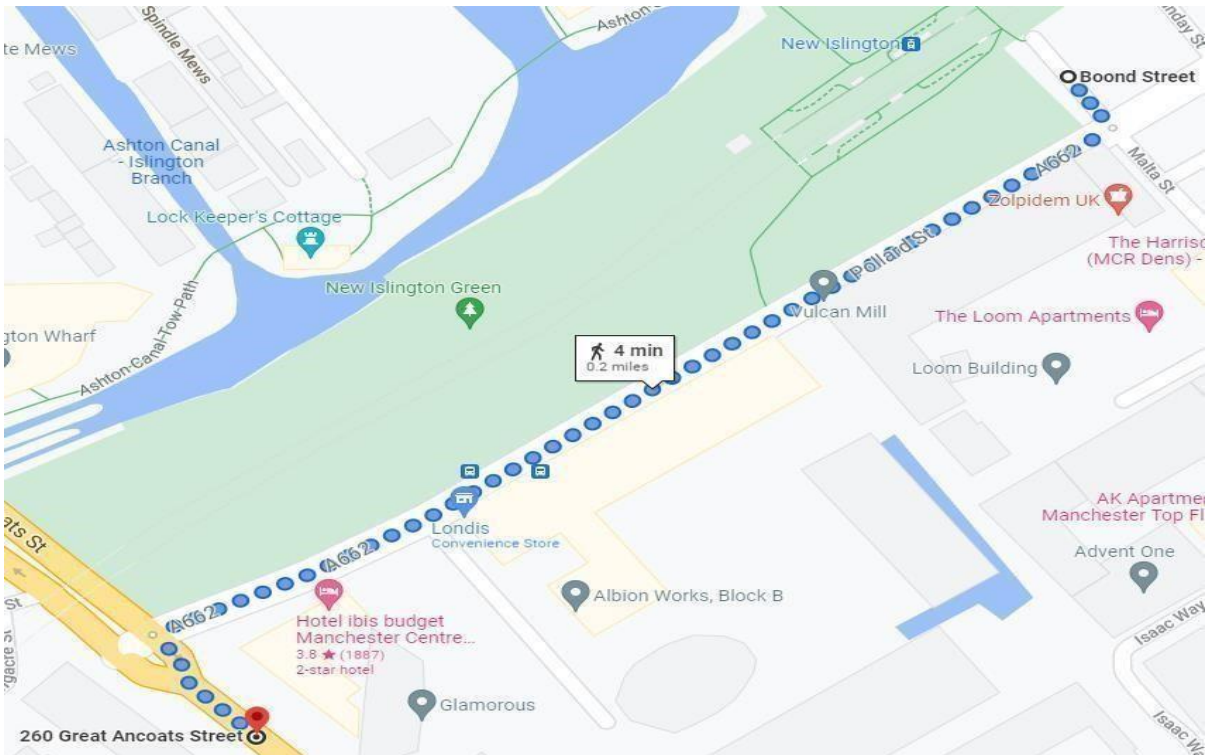

Leonardo Hotel Manchester Piccadilly Car Parking Options

Car Park	No. of Spaces	Walking Distance	Opening Hours	Tariffs	Notes
Travis Street car park M1 2NY	54	80m	Mon - Sun all day	2 hours - £2.50 9 hours - £9.00 24 hours - 14.50	Outdoor No Height Restriction Pay & Display Card Payment Only
SIP Boond Street (access via Pollard St) M4 7AW 0333 999 7575	71	350m	Mon - Sun all day	Up to 2 hrs: £2.00 Up to 12 hrs: £3.50 Up to 24 hrs: £6.00	Outdoor No Height Restriction Pay & Display Card Payment Only
Manchester Piccadilly Apcoa Long Stay M1 2RP 0345 222 4224	406	700m	Mon - Sun all day	Mon Fri: Up to 2 hrs: £5.00 Up to 4 hrs: £9.50 Up to 10 hrs: £15.00 Up to 24 hrs: £21.00 Weekend Rate: £7.00 per day Night Rate (18:00 - 06:00): £6.00 Bank Holidays: £7.00 Motorcycles: £3:00 all day	Secure Indoor 1.96m Entrance Height

Travis Street Car Park

SIP Boond Street Car Park

Manchester Piccadilly Apcoa Long Stay Car Park