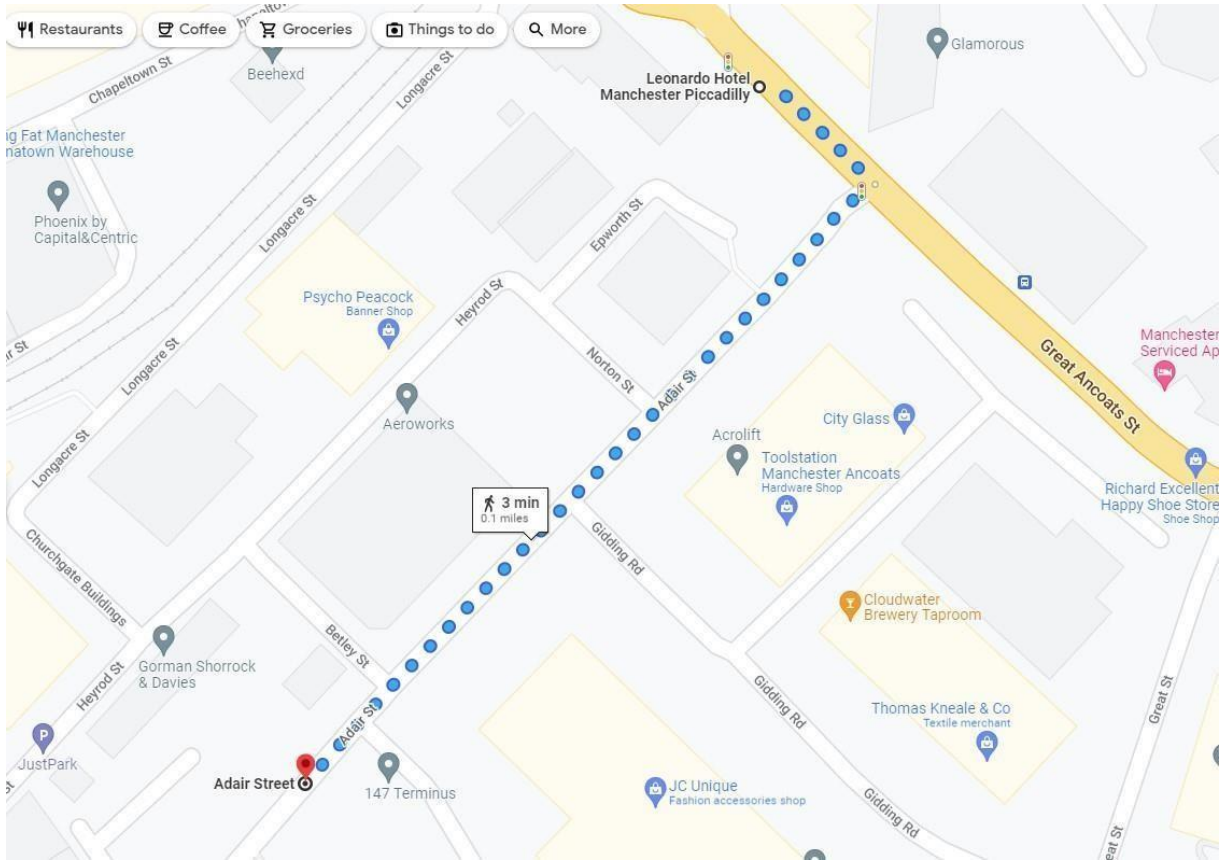

Leonardo Hotel Manchester Piccadilly Car Parking Options

Car Park	No. of Spaces	Walking Distance	Opening Hours	Tariffs	Notes
Travis Street car park M1 2NY	54	80m	Mon - Sun all day	2 hours - £2.50 9 hours - £9.00 24 hours - 14.50	Outdoor No Height Restriction Pay & Display Card Payment Only
SIP Boond Street (access via Pollard St) M4 7AW 0333 999 7575	71	350m	Mon - Sun all day	Up to 2 hrs: £2.00 Up to 12 hrs: £3.50 Up to 24 hrs: £6.00	Outdoor No Height Restriction Pay & Display Card Payment Only
Manchester Piccadilly Apcoa Long Stay M1 2RP 0345 222 4224	406	700m	Mon - Sun all day	Mon Fri: Up to 2 hrs: £5.00 Up to 4 hrs: £9.50 Up to 10 hrs: £15.00 Up to 24 hrs: £21.00 Weekend Rate: £7.00 per day Night Rate (18:00 - 06:00): £6.00 Bank Holidays: £7.00 Motorcycles: £3:00 all day	Secure Indoor 1.96m Entrance Height

Travis Street Car Park

SIP Boond Street Car Park

Manchester Piccadilly Apcoa Long Stay Car Park